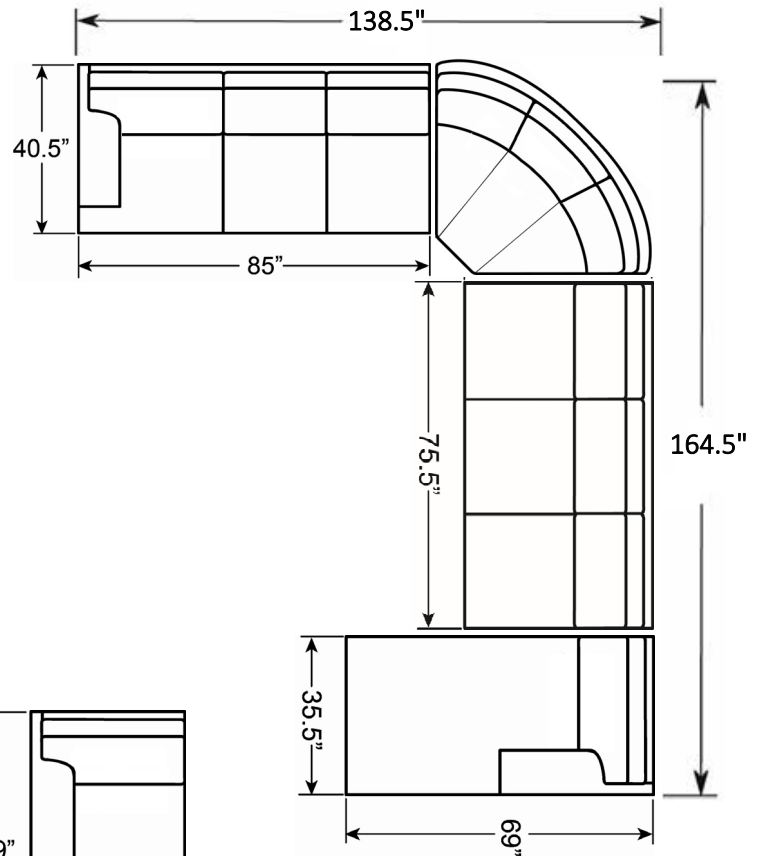

Overall: 96½ to 100W* x 40½D x 36H Arm 24-25H**

Seat: 18H Inside: 73½W x 24D

LL6491-53R TYSON RIGHT ARM FACING LEATHER SOFA

Overall: 81½ to 85W* x 40½D x 36H Arm: 24-25H**

Seat: 18H Inside: 75W x 24D

LL6491-53RCR TYSON RIGHT ARM FACING LEATHER CORNER SOFA

Overall: 96½ to 100W* x 40½D x 36H Arm 24-25H**

Seat: 18H Inside: 73½W x 24D

LL6491-57L TYSON LEFT ARM FACING LEATHER CHAISE

Overall: 32 to 35½W* x 69D x 36H Arm: 24-25H**

Seat: 18H Inside: 25W x 52½D

*OVERALL WIDTH is determined by arm style selected.

**ARM HEIGHT Sock/Panel are 25H, all others 24H

As Shown on previous page:

- 53L Left Arm Facing Sofa
- 55 Wedge
- 53A Armless Sofa
- 57R Right Arm Facing Chaise

Companion Pieces for the LL6491 Tyson Sectional:

Standard Size: 6390 Brayden and 6391 Tyler

OVERALL WIDTH noted by <i>arm style*</i>	Panel	6" Track	3" Track	OVERALL		Arm Height	Seat Height	Inside Width	Inside Depth
				Depth	Height				
-11 Chair /-11SW Swivel Chair	40	36	32	38.5	36	24	18	23	22
-11A Armless Chair	23.5	23.5	23.5	38.5	36	--	18	23	22
-22 Love Seat	63	59	55	38.5	36	24	18	46	22
-22A Armless Love Seat	46.5	46.5	46.5	38.5	36	--	18	46	22
-33 Sofa	86	82	78	38.5	36	24	18	69	22
-33A Armless Sofa	69.5	69.5	69.5	38.5	36	--	18	69	22
-44 Ottoman	28.5	28.5	28.5	22	18.5	--	16.5	--	--
-51A Armless Chair	23.5	23.5	23.5	38.5	36	--	18	23	22
-51CR Corner Chair	38.5	38.5	38.5	38.5	36	--	18	22	22
-51L /-51R Arm Chair	31.5	29.5	27.5	38.5	36	24	18	23	22
-52A Armless Love Seat	46.5	46.5	46.5	38.5	36		18	46	22
-52L /-52R Arm Love Seat	54.5	52.5	50.5	38.5	36	24	18	46	22
-53A Armless Sofa	69.5	69.5	69.5	38.5	36	--	18	69	22
-53L /-53R Arm Sofa	77.5	75.5	73.5	38.5	36	24	18	69	22
-53LCR /-53RCR Corner Sofa	92	90	88	38.5	36	24	18	68	22
-55 Wedge	69.5	Wall Depth 50		41.5	36	--	18	46	25.5
-57L /-57R Chaise	31.5	29.5	27.5	67	36	24	18	23	50
-63SL Queen Sleeper	86	82	78	38.5	38	25	20	69	22
-75L /-75R Chaise	31.5	29.5	27.5	67	36	24	18	23	50