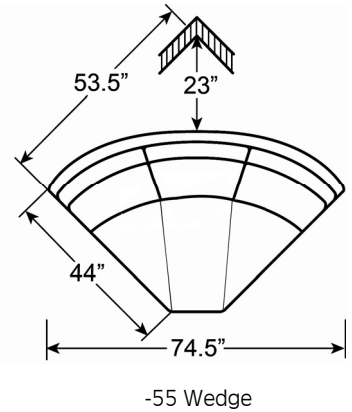

Overall: 96½ to 100W* x 40½D x 36H Arm 24-25H**

Seat: 18H Inside: 73½W x 24D

LL6491-57L TYSON LEFT ARM FACING LEATHER CHAISE

Overall: 32 to 35½W* x 69D x 36H Arm: 24-25H**

Seat: 18H Inside: 25W x 52½D

*OVERALL WIDTH is determined by arm style selected.

**ARM HEIGHT Sock/Panel are 25H, all others 24H

As Shown on previous page:

- 53L Left Arm Facing Sofa
- 55 Wedge
- 53A Armless Sofa
- 57R Right Arm Facing Chaise

Companion Pieces for the LL6491 Tyson Sectional:

NOTE: These schematics are based off of a panel or sock arm. Lengths will vary according to the arm style selected.

Note: Stripes, diagonals and plaids are **not recommended for Wedge Section**. Please enclose sketch of sectional arrangement with your order.