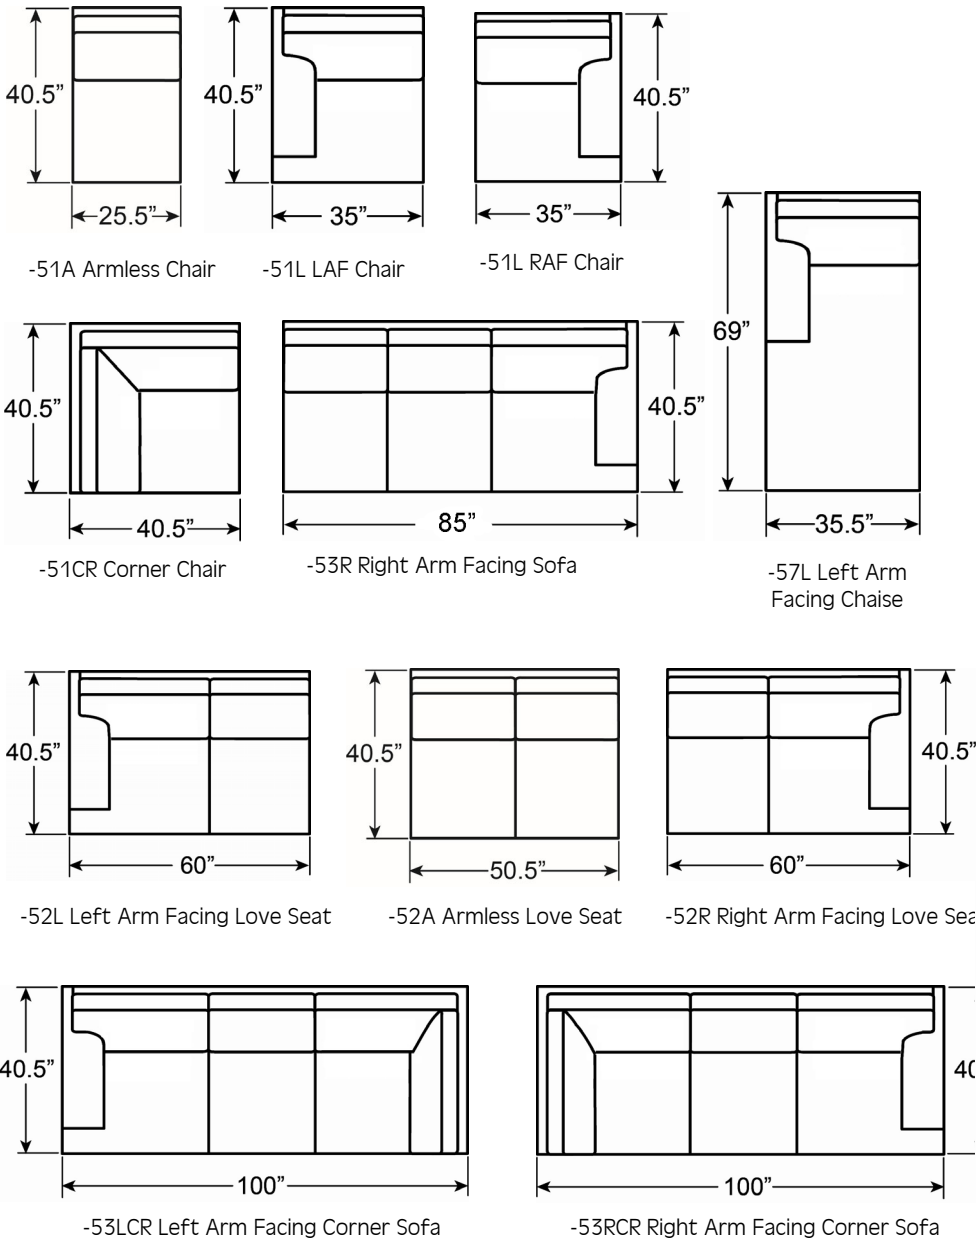

Overall: 96½ to 100W* x 40½D x 36H Arm 24-25H**

Seat: 18H Inside: 73½W x 24D

LL6491-53R TYSON RIGHT ARM FACING LEATHER SOFA

Overall: 81½ to 85W* x 40½D x 36H Arm: 24-25H**

Seat: 18H Inside: 75W x 24D

LL6491-53RCR TYSON RIGHT ARM FACING LEATHER CORNER SOFA

Overall: 96½ to 100W* x 40½D x 36H Arm 24-25H**

Seat: 18H Inside: 73½W x 24D

LL6491-57L TYSON LEFT ARM FACING LEATHER CHAISE

Overall: 32 to 35½W* x 69D x 36H Arm: 24-25H**

Seat: 18H Inside: 25W x 52½D

*OVERALL WIDTH is determined by arm style selected.

**ARM HEIGHT Sock/Panel are 25H, all others 24H

As Shown on previous page:

- 53L Left Arm Facing Sofa
- 55 Wedge
- 53A Armless Sofa
- 57R Right Arm Facing Chaise

Companion Pieces for the LL6491 Tyson Sectional:

Larger Size: 6490 Braxton and 6491 Tyson

OVERALL WIDTH noted by <i>arm style*</i>	Panel	9" Track	6" Track	OVERALL		Arm Height	Seat Height	Inside Width	Inside Depth
				Depth	Height				
-11 Chair /-11SW Swivel Chair	45	43	38	40.5	36	24	18	25	24
-11A Armless Chair	25.5	25.5	25.5	40.5	36	--	18	25	24
-22 Love Seat	70	68	63	40.5	36	24	18	50	24
-22A Armless Love Seat	50.5	50.5	50.5	40.5	36	--	18	50	24
-33 Sofa	95	93	88	40.5	36	24	18	75	24
-33A Armless Sofa	75.5	75.5	75.5	40.5	36	--	18	75	24
-44 Ottoman	32	32	32	22.5	18.5	--	16.5	--	--
-51A Armless Chair	25.5	25.5	25.5	40.5	36	--	18	25	24
-51CR Corner Chair	40.5	40.5	40.5	40.5	36	--	18	24	24
-51L /-51R Arm Chair	35	34	31.5	40.5	36	24	18	25	24
-52A Armless Love Seat	50.5	50.5	50.5	40.5	36		18	50	24
-52L /-52R Arm Love Seat	60	59	56.5	40.5	36	24	18	50	24
-53A Armless Sofa	75.5	75.5	75.5	40.5	36	--	18	75	24
-53L /-53R Arm Sofa	85	84	81.5	40.5	36	24	18	75	24
-53LCR /-53RCR Corner Sofa	100	99	96.5	40.5	36	24	18	73.5	24
-55 Wedge	74.5	Wall Depth 53.5		44	36	--	18	52	27
-57L /-57R Chaise	35.5	34.5	32	69	36	24	18	25	52.5
-63SL Queen Sleeper	95	93	88	40.5	38	25	20	75	24
-75L /-75R Chaise	35.5	34.5	32	69	36	24	18	25	52.5