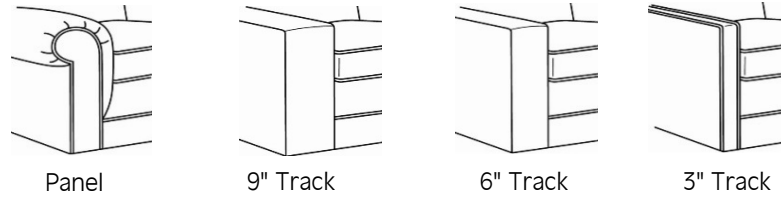

**ARM HEIGHT Sock/Panel are 25H, all others 24H

As Shown on previous page:

- 53L Left Arm Facing Sofa
- 55 Wedge
- 53A Armless Sofa
- 57R Right Arm Facing Chaise

Companion Pieces for the LL6491 Tyson Sectional:

NOTE: These schematics are based off of a panel or sock arm. Lengths will vary according to the arm style selected.

Note: Stripes, diagonals and plaids are **not recommended for Wedge Section**. Please enclose sketch of sectional arrangement with your order.

STANDARD FEATURES include: Ultra Down Seat Cushions, Blend Down Back Cushions, and Arlington Wood Finish. Couture Leather does not include throw pillows.

OVERALL DIMENSIONS

*Arm styles** offered vary by frame and determine the overall width so be sure to reference the correct column.
The 3" Track Arm is limited to standard size frames and the 9" Track Arm is limited to large size frames.